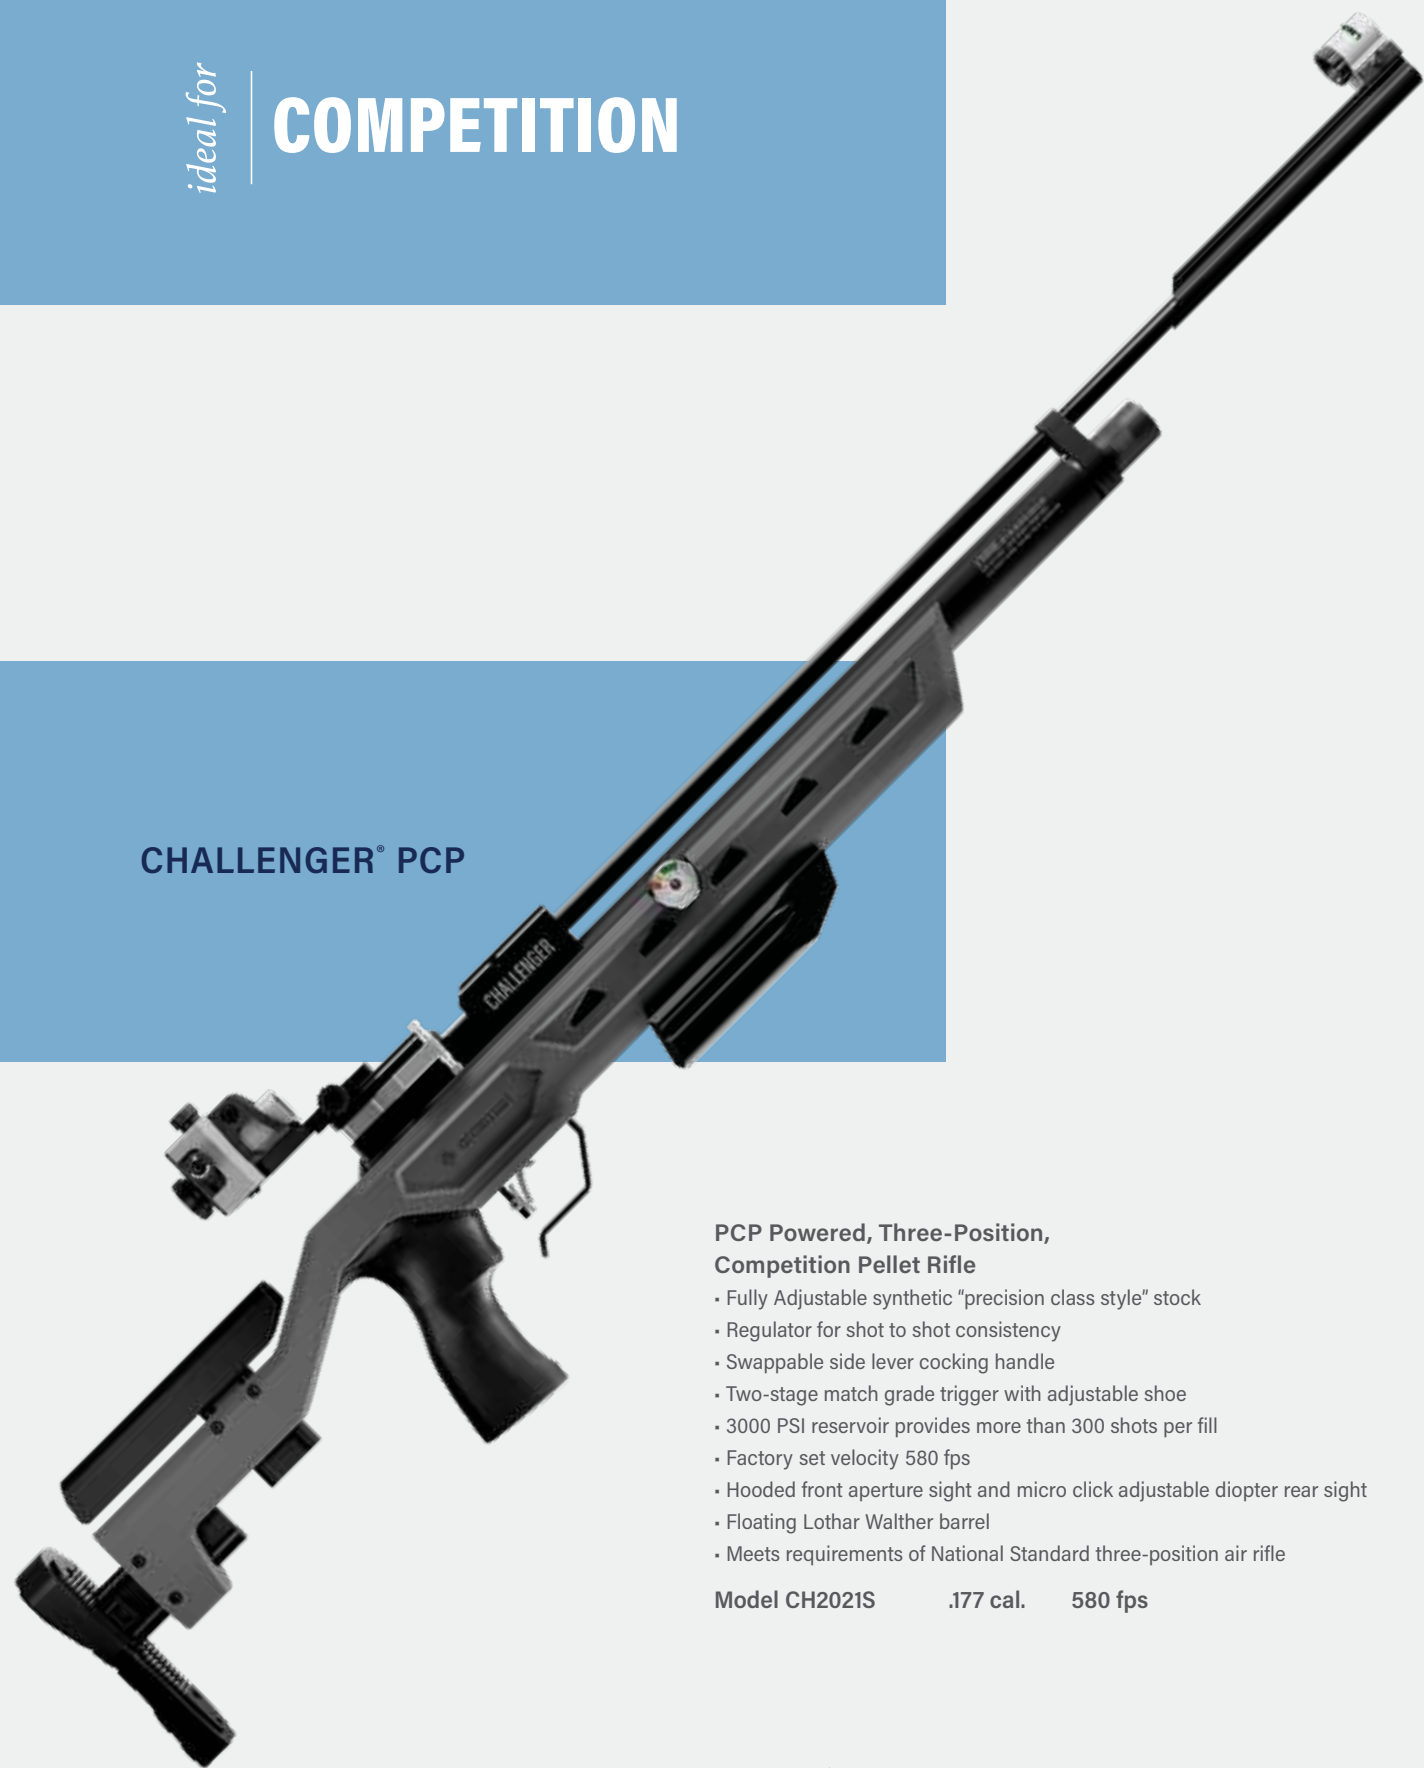

ideal for

COMPETITION

CHALLENGER® PCP

PCP Powered, Three-Position, Competition Pellet Rifle

- Fully Adjustable synthetic "precision class style" stock
- Regulator for shot to shot consistency
- Swappable side lever cocking handle
- Two-stage match grade trigger with adjustable shoe
- 3000 PSI reservoir provides more than 300 shots per fill
- Factory set velocity 580 fps
- Hooded front aperture sight and micro click adjustable diopter rear sight
- Floating Lothar Walther barrel
- Meets requirements of National Standard three-position air rifle

Model CH2021S   .177 cal.   580 fps